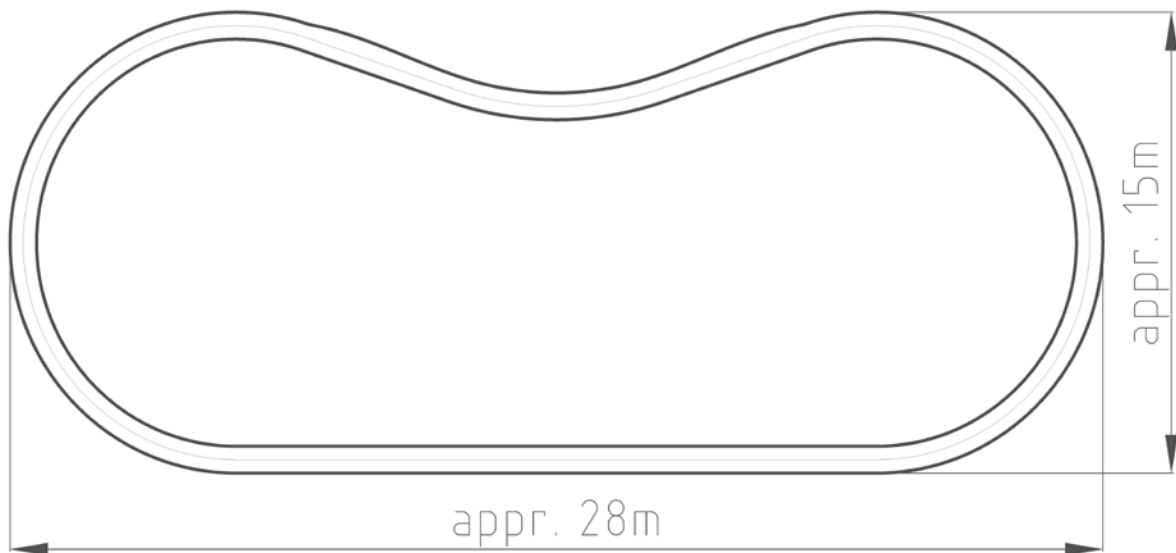

## FORCE ZERO

Ground Dimensions:	Length: approx. 28 m / 92 ft, Width: approx. 15 m / 49 ft, Height: approx. 4 m / 13 ft
Track Length:	approx. 70 m / 230 ft
Maximum Speed:	approx. 24 km/h / 15 mph
Seating:	1 train with 6 cars for 2 persons each 12 persons/train