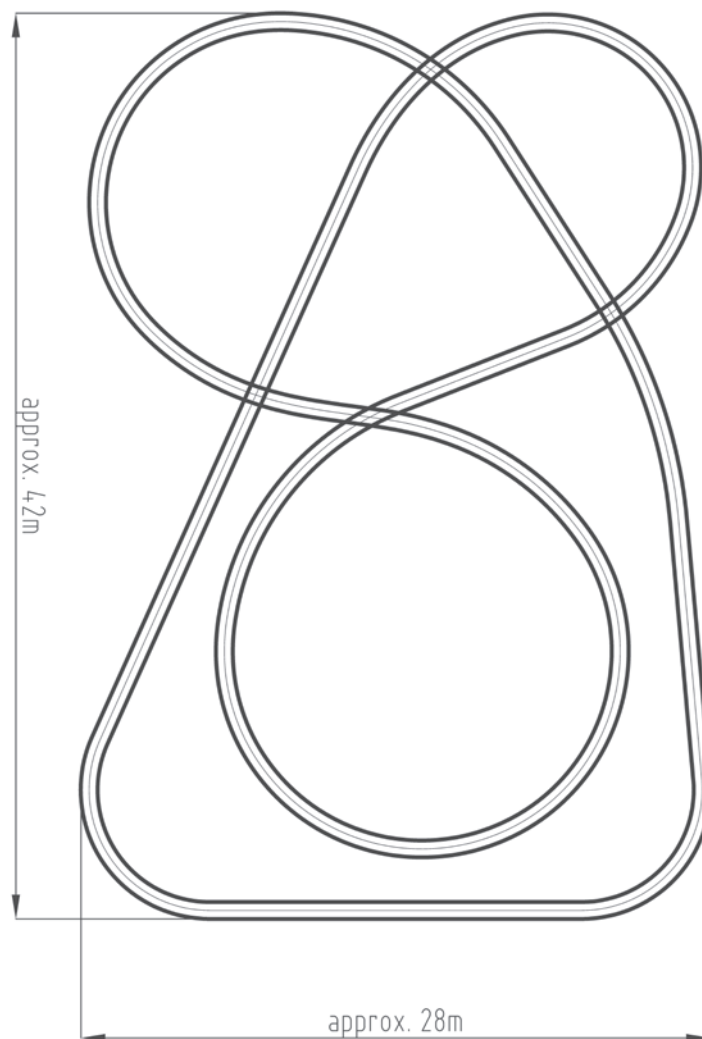

FORCE TWO

| | |
|--------------------|---|
| Ground Dimensions: | Length: approx. 42 m / 137 ft, Width: approx. 28 m / 92 ft, Height: approx. 9 m / 30 ft |
| Track Length: | approx. 222 m / 728 ft |
| Maximum Speed: | approx. 39 km/h / 24.5 mph |
| Seating: | 1 train with 10 cars for 2 persons each 20 persons/train |