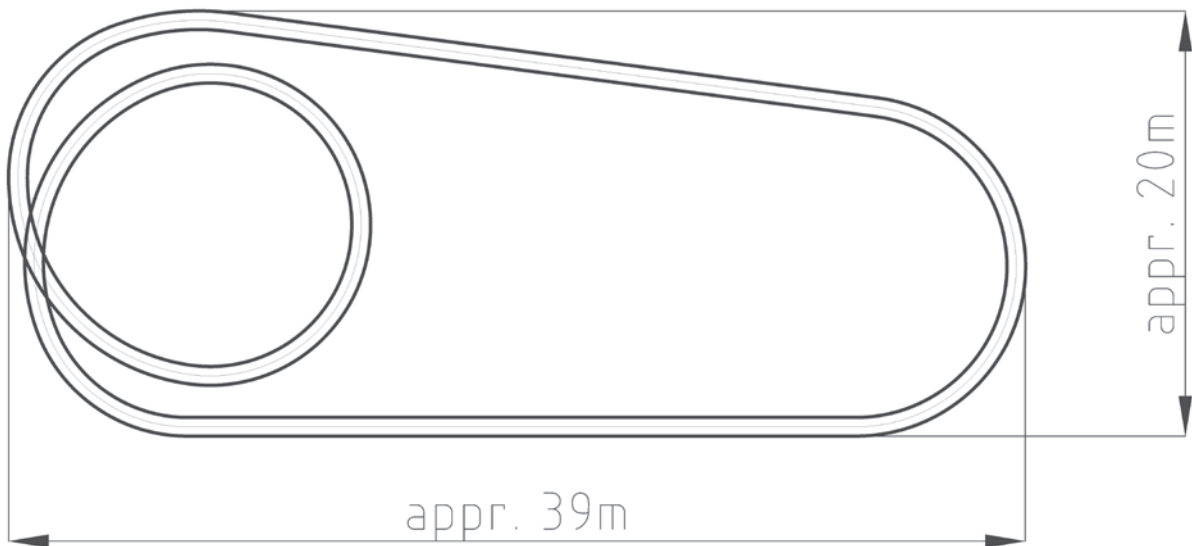

FORCE ONE

Ground Dimensions:	Length: approx. 39 m / 128 ft, Width: approx. 20 m / 66 ft, Height: approx. 4.5 m / 15 ft
Track Length:	approx. 130 m / 420 ft
Maximum Speed:	approx. 30 km/h / 19 mph
Seating:	1 train with 6 cars for 2 persons each 12 persons/train