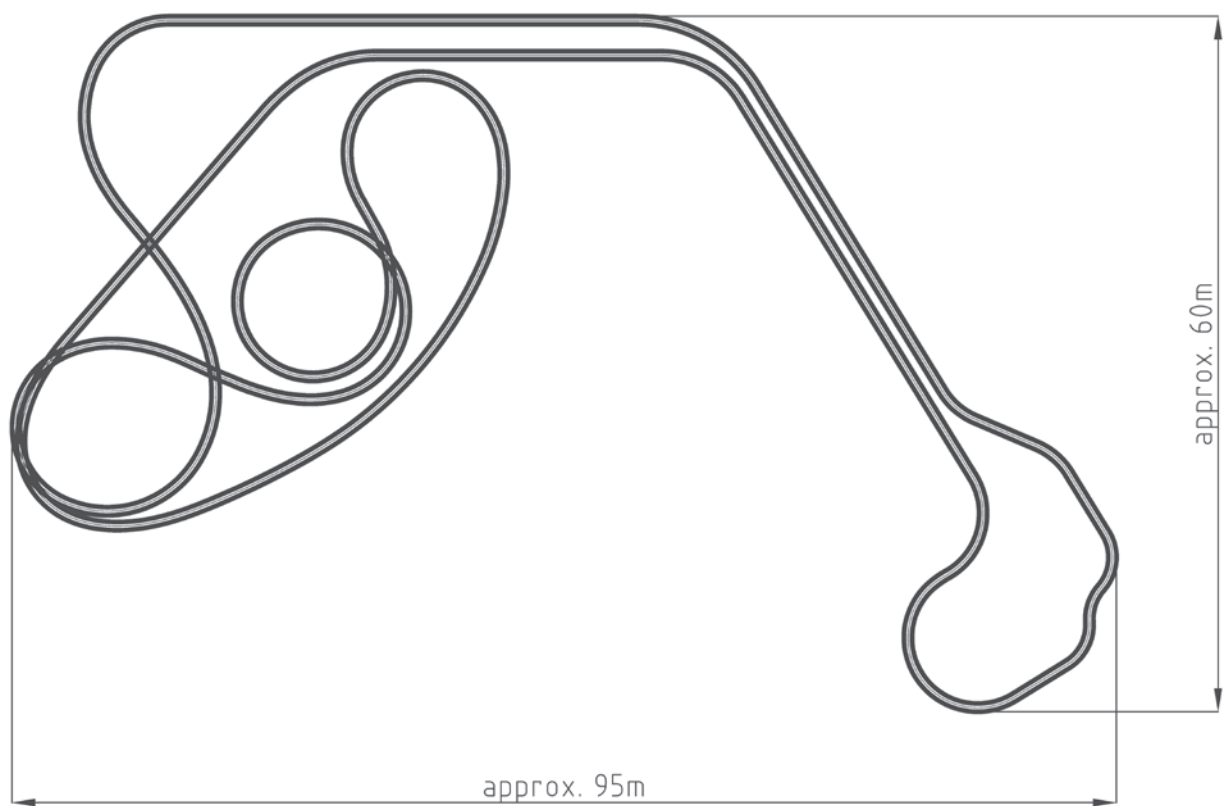

## ***CUSTOM FORCE COASTER – FORCE FIVE***

Ground Dimensions:  
Track Length:  
Maximum Speed:  
Seating:

Length: approx. 63 m / 207 ft, Width: approx. 43,5 m / 143 ft, Height: approx. 16 m / 52 ft  
approx. 450 m / 1,476 ft  
approx. 56.5 km/h / 35 mph  
2 trains with 10-14 cars for 2 persons each  
20 - 28 persons/train