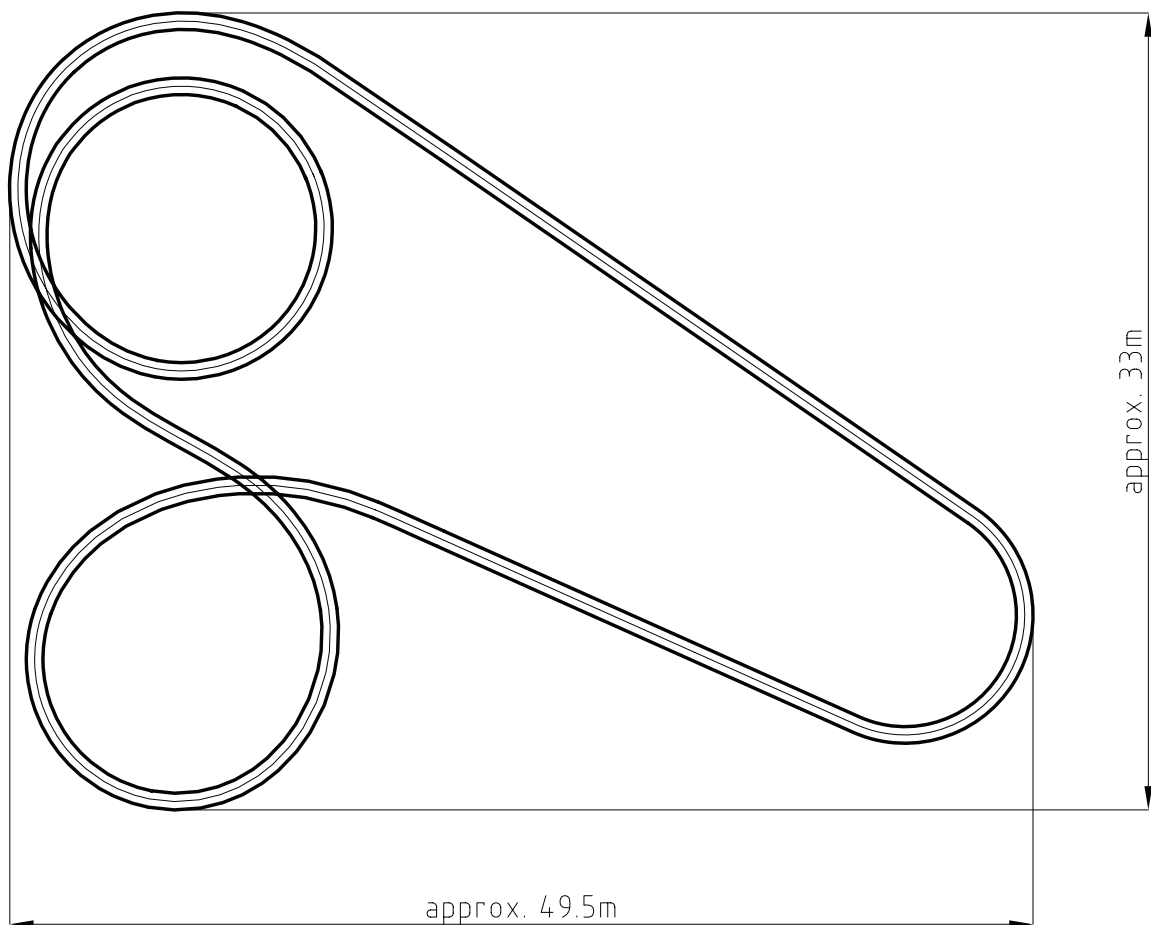

## ***CUSTOM FORCE COASTER – FORCE 190***

Ground Dimensions:	Length: approx. 49.5 m / 162 ft, Width: approx. 33 m / 108 ft, Height: approx. 7.5 m / 25 ft
Track Length:	approx. 191.5 m / 628 ft
Maximum Speed:	approx. 36 km/h / 22 mph
Seating:	1 train with 8 cars for 2 persons each 16 persons/train