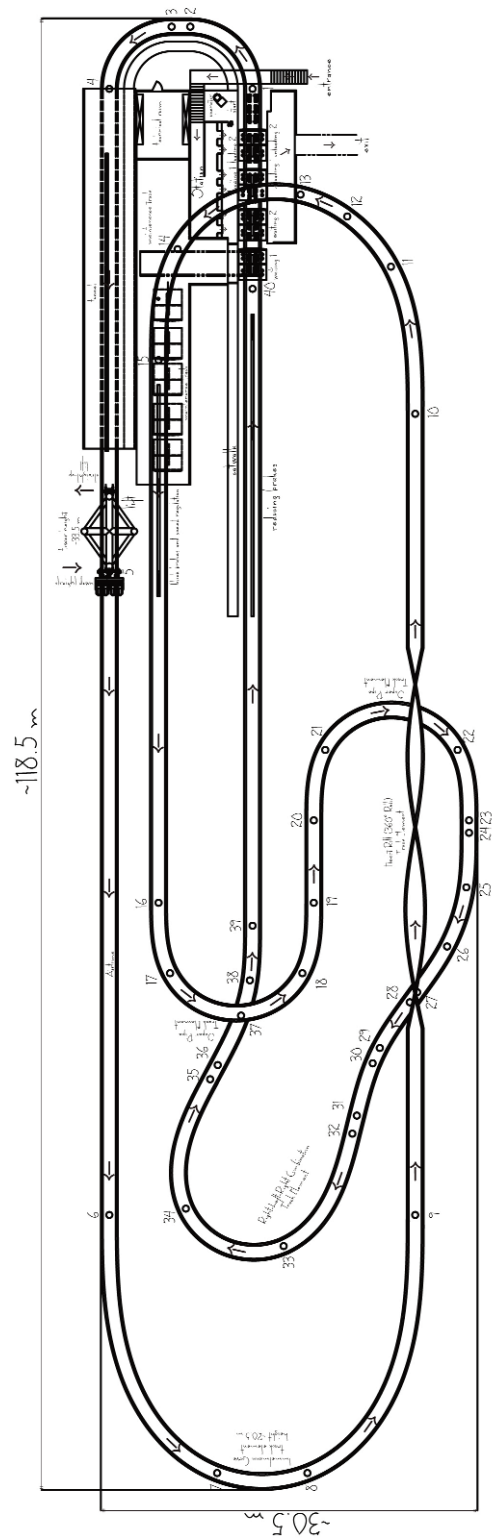

Tower Launch Coaster

Tower Launch Coaster

Ground Dimensions: Length: approx. 123 m / 403 ft
 Width: approx. 35 m / 115 ft
 Height: approx. 35 m / 115 ft

Track Length: approx. 625 m / 2050 ft
 Maximum Speed: approx. 90 km/h / 56 mph

Seating: 5 cars for 8 persons each

40 persons in total

ZIERER Karussell- und Spezialmaschinenbau GmbH
 Josef-Wallner-Str. 10, 94469 Deggendorf
 Deutschland
 info@zierer.com www.zierer.com