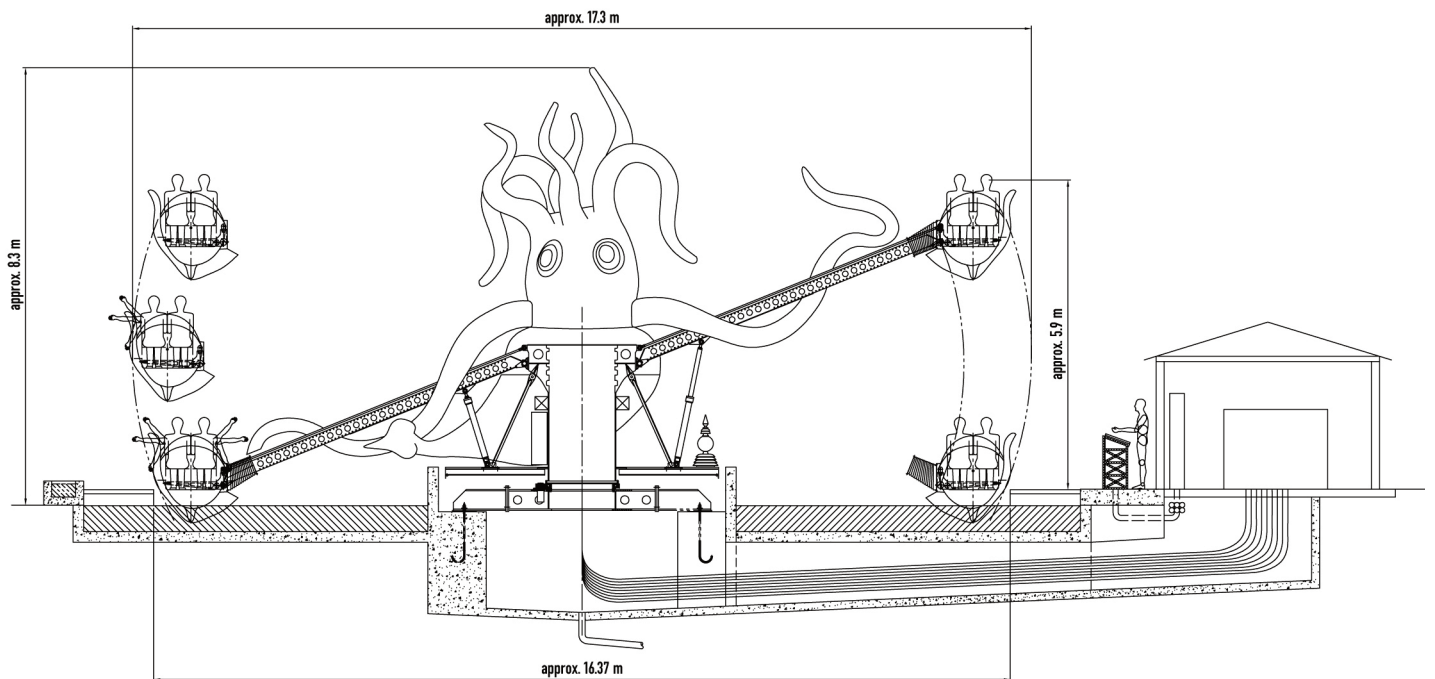

## Flying Fish

Ground Dimensions,  $\varnothing$ : approx. 17.3 m / 57 ft  
Height: approx. 6 m / 20 ft  
Capacity: 12 gondolas  
Seating Capacity: 2 adults or  
1 adult and 2 children

**ZIERER Karussell- und Spezialmaschinenbau GmbH**  
Josef-Wallner-Str. 10, 94469 Deggendorf  
Deutschland  
info@zierer.com www.zierer.com