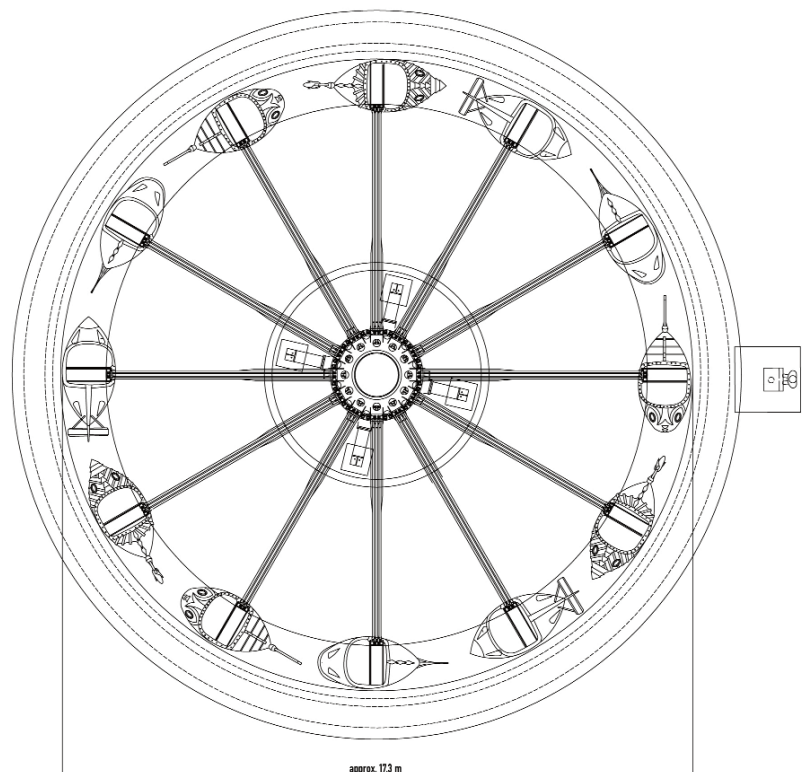

# Flying Fish

## Flying Fish

Ground Dimensions,  $\varnothing$ : approx. 17.3 m / 57 ft  
Height: approx. 6 m / 20 ft  
Capacity: 12 gondolas  
Seating Capacity: 2 adults or  
1 adult and 2 children

**ZIERER Karussell- und Spezialmaschinenbau GmbH**  
Josef-Wallner-Str. 10, 94469 Deggendorf  
Deutschland  
info@zierer.com www.zierer.com